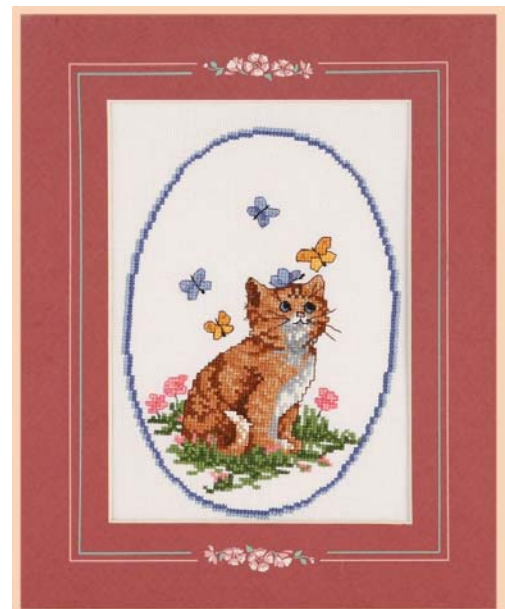

Fall Cat

by Laura Doyle

Illustrated above:
Sudberry Medium Tea Tray #80061
with design #8603

Cat w/ Dragonfly

by Laura Doyle

Illustrated above:
Framed with design #8646

Cat w/ Butterflies

by Laura Doyle