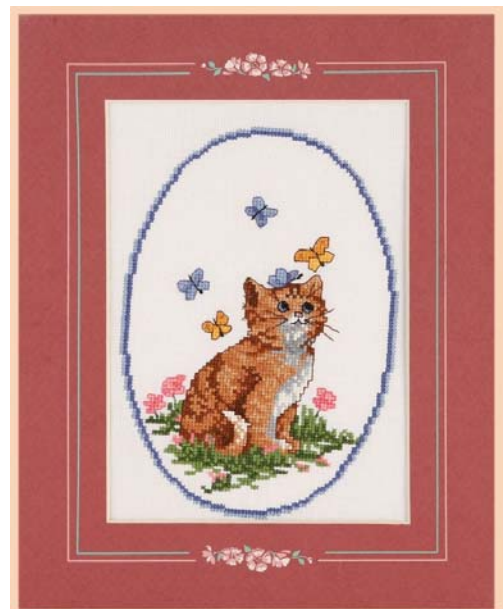

Cat w/ Butterflies

by Laura Doyle

Illustrated above:
Framed with design #8616