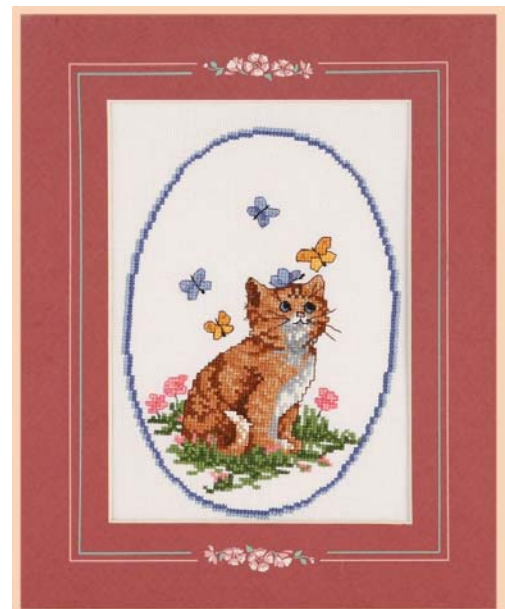

Cat w/ Butterflies

by Laura Doyle

Illustrated above:
Framed with design #8616